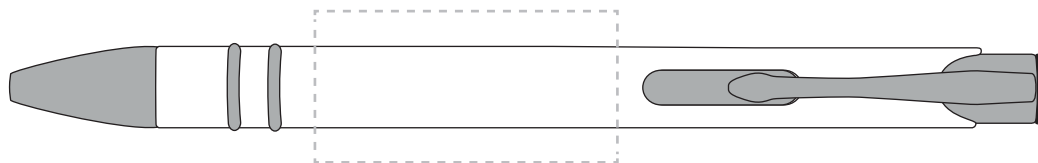

Your Ref:

Quantity:

Product Code: TPC731701

Our Ref:

Version: 1

Product Colour: WHITE

PRINTING CONCERNS:

We stock this item in the following colours

**PANTONE REFERENCE(S)**

● Engrave

ARTWORK SCALE 100%

ARTWORK SCALE 100%

Rotary Engrave Area:
40mm x 20mmProduct Image for visualisation
- colours may vary**The dashed line is to demonstrate print area and will not appear on your printed item****PLEASE NOTE:**